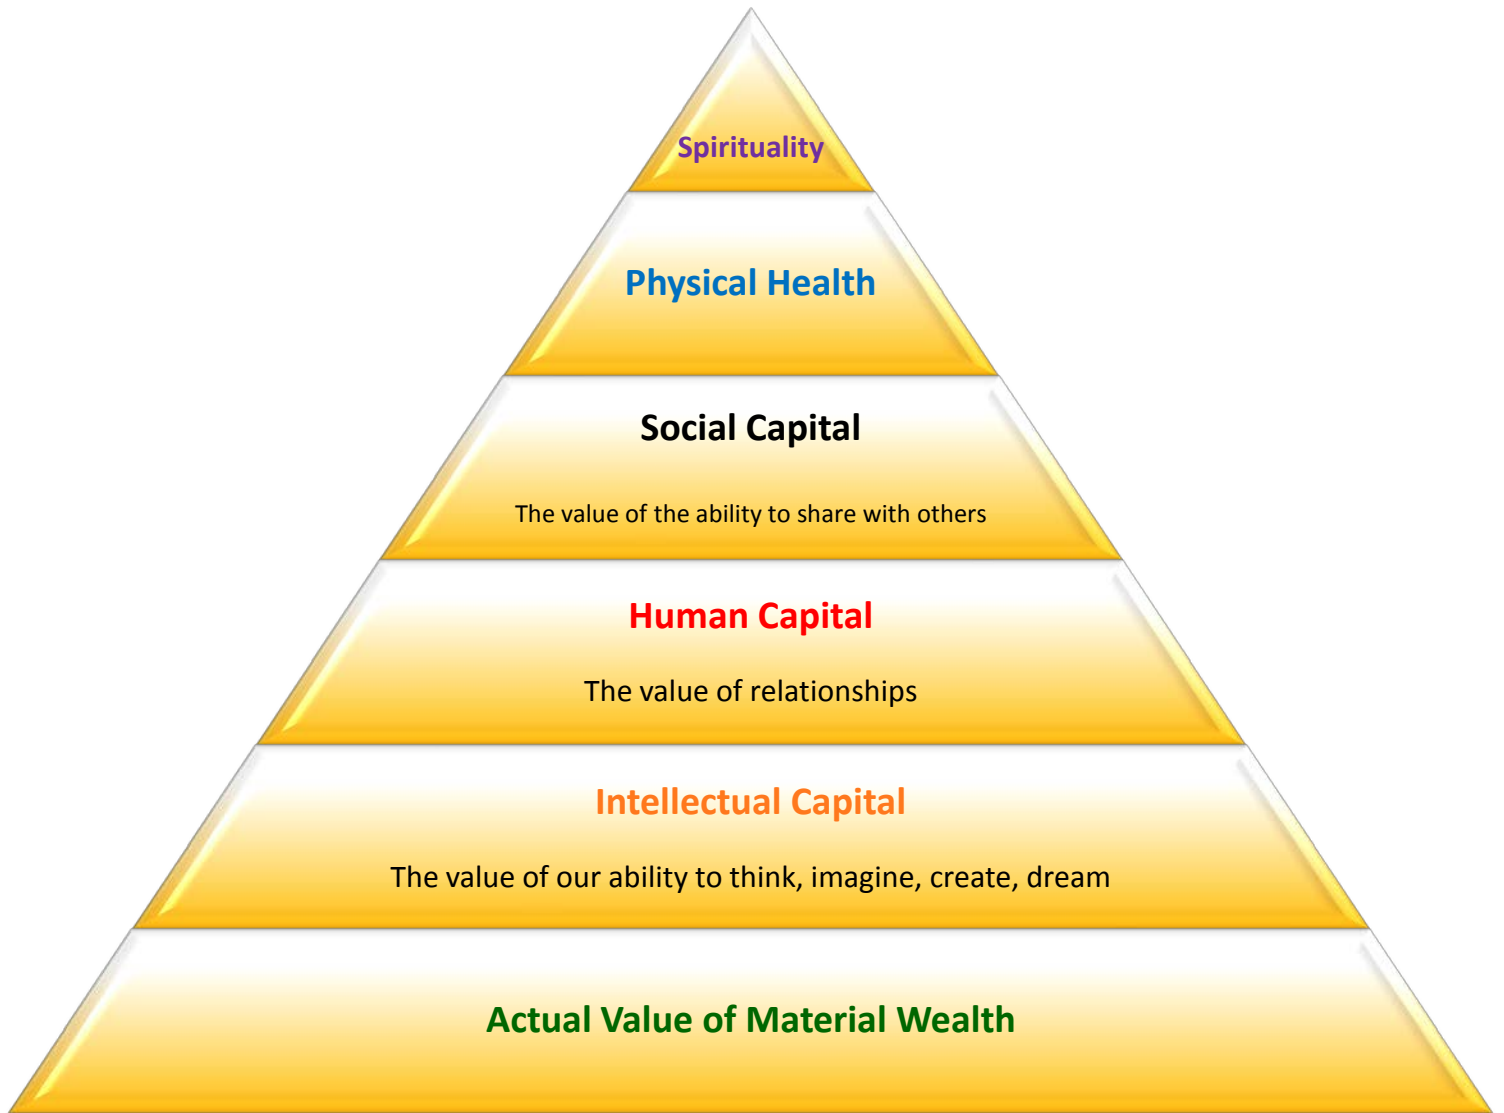

# *The Six Levels of Wealth*

8837 Chapelsquare Drive, Suite B, Cincinnati, Oh. 45249  
513-605-2500 [www.Connect-Gens.com](http://www.Connect-Gens.com)